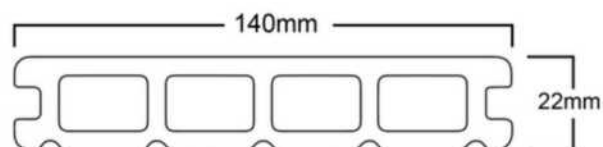

RUSTIQUE 140

Rustique Composite Decking

Available in Driftwood, Fossil and Cinder.

Length (mm)	3600mm	Material	Composite
Width (mm)	140mm	Weight (kg)	9.3kg
Depth (mm)	22mm	Joist Spacing	300mm
m2 per Board	0.52	Finish	Woodgrain/Grooved

Perimeter Expansion : 10-12mm

End on End Expansion : 5-8mm

RUSTIQUE GRANDE 235

Rustique Grande Composite Decking

Available in Driftwood, Fossil and Cinder.

Length (mm)	3600mm	Material	Composite
Width (mm)	235mm	Weight (kg)	16.6kg
Depth (mm)	22mm	Joist Spacing	300mm
m2 per Board	0.87	Finish	Woodgrain/Grooved

Perimeter Expansion : 10-12mm

End on End Expansion : 5-8mm

Decking Calculator (Required board volume)

Range	10m2	12m2	14m2	16m2	18m2	20m2	22m2	24m2	26m2	28m2	30m2	32m2	34m2	36m2	38m2	40m2	42m2	44m2	46m2	48m2	50m2
Rustique 140mm	20	24	27	31	35	39	43	47	50	54	58	62	66	70	74	77	81	85	89	93	97
Rustique 235mm	12	14	17	19	21	23	26	28	30	33	35	37	40	42	44	46	49	51	53	56	58