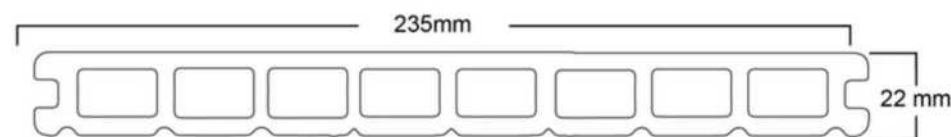

RUSTIQUE 140

Rustique Composite Decking

Available in Driftwood, Fossil and Cinder.

Length (mm)	3600mm	Material	Composite
Width (mm)	140mm	Weight (kg)	9.3kg
Depth (mm)	22mm	Joist Spacing	300mm
m2 per Board	0.52	Finish	Woodgrain/Grooved

Perimeter Expansion : 10-12mm

End on End Expansion : 5-8mm

RUSTIQUE GRANDE 235

Rustique Grande Composite Decking

Available in Driftwood, Fossil and Cinder.

Length (mm)	3600mm	Material	Composite
Width (mm)	235mm	Weight (kg)	16.6kg
Depth (mm)	22mm	Joist Spacing	300mm
m2 per Board	0.87	Finish	Woodgrain/Grooved

Perimeter Expansion : 10-12mm

End on End Expansion : 5-8mm

Decking Calculator (Required board volume)

Range	10m2	12m2	14m2	16m2	18m2	20m2	22m2	24m2	26m2	28m2	30m2	32m2	34m2	36m2	38m2	40m2	42m2	44m2	46m2	48m2	50m2
Rustique 140mm	20	24	27	31	35	39	43	47	50	54	58	62	66	70	74	77	81	85	89	93	97
Rustique 235mm	12	14	17	19	21	23	26	28	30	33	35	37	40	42	44	46	49	51	53	56	58