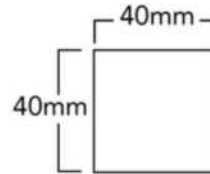

Joists & Bearers

100% Recycled Plastic

25mm x 50mm x 3000mm

Length (mm)	3000mm
Width (mm)	50mm
Depth (mm)	25mm
Weight (kg)	3.7kg

Available in Grey

40mm x 40mm x 3000mm

Length (mm)	3000mm
Width (mm)	40mm
Depth (mm)	40mm
Weight (kg)	4.1kg

Available in Grey

50mm x 50mm x 3000mm

Length (mm)	3000mm
Width (mm)	50mm
Depth (mm)	50mm
Weight (kg)	6.7kg

Available in Black / Brown

50mm x 100mm x 3000mm

Length (mm)	3000mm
Width (mm)	100mm
Depth (mm)	50mm
Weight (kg)	13.3kg

Available in Black / Brown

50mm x 150mm x 3000mm

Length (mm)	3000mm
Width (mm)	150mm
Depth (mm)	50mm
Weight (kg)	20.3kg

Available in Black / Brown

100mm x 100mm x 3000mm

Length (mm)	3000mm
Width (mm)	100mm
Depth (mm)	100mm
Weight (kg)	23.9kg