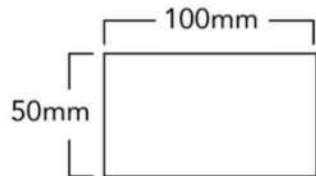

Joists & Bearers

100% Recycled Plastic

25mm x 50mm x 3000mm

Length (mm)	3000mm
Width (mm)	50mm
Depth (mm)	25mm
Weight (kg)	3.7kg

Available in Grey

40mm x 40mm x 3000mm

Length (mm)	3000mm
Width (mm)	40mm
Depth (mm)	40mm
Weight (kg)	4.1kg

Available in Grey

50mm x 50mm x 3000mm

Length (mm)	3000mm
Width (mm)	50mm
Depth (mm)	50mm
Weight (kg)	6.7kg

Available in Black / Brown

50mm x 100mm x 3000mm

Length (mm)	3000mm
Width (mm)	100mm
Depth (mm)	50mm
Weight (kg)	13.3kg

Available in Black / Brown

50mm x 150mm x 3000mm

Length (mm)	3000mm
Width (mm)	150mm
Depth (mm)	50mm
Weight (kg)	20.3kg

Available in Black / Brown

100mm x 100mm x 3000mm

Length (mm)	3000mm
Width (mm)	100mm
Depth (mm)	100mm
Weight (kg)	23.9kg