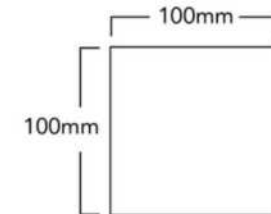

Joists & Bearers

100% Recycled Plastic

25mm x 50mm x 3000mm

Length (mm)	3000mm
Width (mm)	50mm
Depth (mm)	25mm
Weight (kg)	3.7kg

Available in Grey

40mm x 40mm x 3000mm

Length (mm)	3000mm
Width (mm)	40mm
Depth (mm)	40mm
Weight (kg)	4.1kg

Available in Grey

50mm x 50mm x 3000mm

Length (mm)	3000mm
Width (mm)	50mm
Depth (mm)	50mm
Weight (kg)	6.7kg

Available in Black / Brown

50mm x 100mm x 3000mm

Length (mm)	3000mm
Width (mm)	100mm
Depth (mm)	50mm
Weight (kg)	13.3kg

Available in Black / Brown

50mm x 150mm x 3000mm

Length (mm)	3000mm
Width (mm)	150mm
Depth (mm)	50mm
Weight (kg)	20.3kg

Available in Black / Brown

100mm x 100mm x 3000mm

Length (mm)	3000mm
Width (mm)	100mm
Depth (mm)	100mm
Weight (kg)	23.9kg