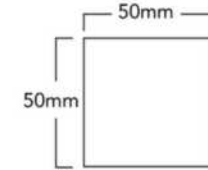

Joists & Bearers

100% Recycled Plastic

25mm x 50mm x 3000mm

Length (mm)	3000mm
Width (mm)	50mm
Depth (mm)	25mm
Weight (kg)	3.7kg

Available in Grey

40mm x 40mm x 3000mm

Length (mm)	3000mm
Width (mm)	40mm
Depth (mm)	40mm
Weight (kg)	4.1kg

Available in Grey

50mm x 50mm x 3000mm

Length (mm)	3000mm
Width (mm)	50mm
Depth (mm)	50mm
Weight (kg)	6.7kg

Available in Black / Brown

50mm x 100mm x 3000mm

Length (mm)	3000mm
Width (mm)	100mm
Depth (mm)	50mm
Weight (kg)	13.3kg

Available in Black / Brown

50mm x 150mm x 3000mm

Length (mm)	3000mm
Width (mm)	150mm
Depth (mm)	50mm
Weight (kg)	20.3kg

Available in Black / Brown

100mm x 100mm x 3000mm

Length (mm)	3000mm
Width (mm)	100mm
Depth (mm)	100mm
Weight (kg)	23.9kg