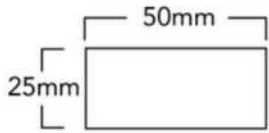

Joists & Bearers

100% Recycled Plastic

25mm x 50mm x 3000mm

Length (mm)	3000mm
Width (mm)	50mm
Depth (mm)	25mm
Weight (kg)	3.7kg

Available in Grey

40mm x 40mm x 3000mm

Length (mm)	3000mm
Width (mm)	40mm
Depth (mm)	40mm
Weight (kg)	4.1kg

Available in Grey

50mm x 50mm x 3000mm

Length (mm)	3000mm
Width (mm)	50mm
Depth (mm)	50mm
Weight (kg)	6.7kg

Available in Black / Brown

50mm x 100mm x 3000mm

Length (mm)	3000mm
Width (mm)	100mm
Depth (mm)	50mm
Weight (kg)	13.3kg

Available in Black / Brown

50mm x 150mm x 3000mm

Length (mm)	3000mm
Width (mm)	150mm
Depth (mm)	50mm
Weight (kg)	20.3kg

Available in Black / Brown

100mm x 100mm x 3000mm

Length (mm)	3000mm
Width (mm)	100mm
Depth (mm)	100mm
Weight (kg)	23.9kg