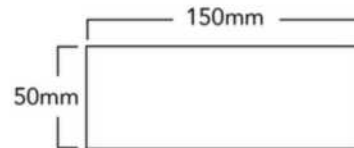

Joists & Bearers

100% Recycled Plastic

25mm x 50mm x 3000mm

Length (mm)	3000mm
Width (mm)	50mm
Depth (mm)	25mm
Weight (kg)	3.7kg

Available in Grey

40mm x 40mm x 3000mm

Length (mm)	3000mm
Width (mm)	40mm
Depth (mm)	40mm
Weight (kg)	4.1kg

Available in Grey

50mm x 50mm x 3000mm

Length (mm)	3000mm
Width (mm)	50mm
Depth (mm)	50mm
Weight (kg)	6.7kg

Available in Black / Brown

50mm x 100mm x 3000mm

Length (mm)	3000mm
Width (mm)	100mm
Depth (mm)	50mm
Weight (kg)	13.3kg

Available in Black / Brown

50mm x 150mm x 3000mm

Length (mm)	3000mm
Width (mm)	150mm
Depth (mm)	50mm
Weight (kg)	20.3kg

Available in Black / Brown

100mm x 100mm x 3000mm

Length (mm)	3000mm
Width (mm)	100mm
Depth (mm)	100mm
Weight (kg)	23.9kg