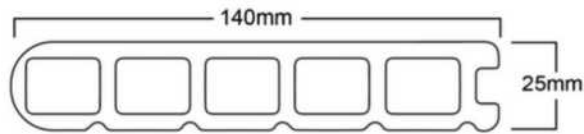

#### ELEGANCE 3.6m BULLNOSE

Length (mm)	3600mm
Width (mm)	140mm
Depth (mm)	25mm
Weight (kg)	10.5kg

Available in Anthracite, Ash Grey, Teak, Graphite, Charcoal, Maple, Oak and Slate

#### ELEGANCE 5m BULLNOSE

Length (mm)	5000mm
Width (mm)	140mm
Depth (mm)	25mm
Weight (kg)	14.5kg

Available in Anthracite, Charcoal and Slate.

#### RUSTIQUE BULLNOSE

Length (mm)	3600mm
Width (mm)	135mm
Depth (mm)	22mm
Weight (kg)	9.3kg

Available in Driftwood, Fossil and Cinder.

#### RUSTIQUE GRANDE BULLNOSE

Length (mm)	3600mm
Width (mm)	230mm
Depth (mm)	22mm
Weight (kg)	16.6kg

Available in Driftwood, Fossil and Cinder.