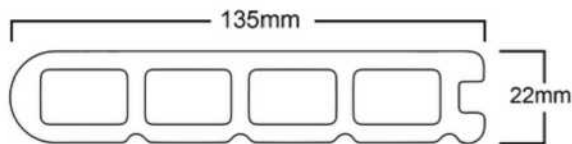

#### ELEGANCE 3.6m BULLNOSE

Length (mm)	3600mm
Width (mm)	140mm
Depth (mm)	25mm
Weight (kg)	10.5kg

Available in Anthracite, Ash Grey, Teak, Graphite, Charcoal, Maple, Oak and Slate

#### ELEGANCE 5m BULLNOSE

Length (mm)	5000mm
Width (mm)	140mm
Depth (mm)	25mm
Weight (kg)	14.5kg

Available in Anthracite, Charcoal and Slate.

#### RUSTIQUE BULLNOSE

Length (mm)	3600mm
Width (mm)	135mm
Depth (mm)	22mm
Weight (kg)	9.3kg

Available in Driftwood, Fossil and Cinder.

#### RUSTIQUE GRANDE BULLNOSE

Length (mm)	3600mm
Width (mm)	230mm
Depth (mm)	22mm
Weight (kg)	16.6kg

Available in Driftwood, Fossil and Cinder.