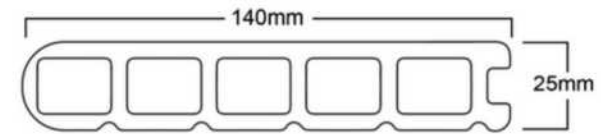

#### ELEGANCE 3.6m BULLNOSE

Length (mm)	3600mm
Width (mm)	140mm
Depth (mm)	25mm
Weight (kg)	10.5kg

Available in Anthracite, Ash Grey, Teak, Graphite, Charcoal, Maple, Oak and Slate

#### ELEGANCE 5m BULLNOSE

Length (mm)	5000mm
Width (mm)	140mm
Depth (mm)	25mm
Weight (kg)	14.5kg

Available in Anthracite, Charcoal and Slate.

#### RUSTIQUE BULLNOSE

Length (mm)	3600mm
Width (mm)	135mm
Depth (mm)	22mm
Weight (kg)	9.3kg

Available in Driftwood, Fossil and Cinder.

#### RUSTIQUE GRANDE BULLNOSE

Length (mm)	3600mm
Width (mm)	230mm
Depth (mm)	22mm
Weight (kg)	16.6kg

Available in Driftwood, Fossil and Cinder.